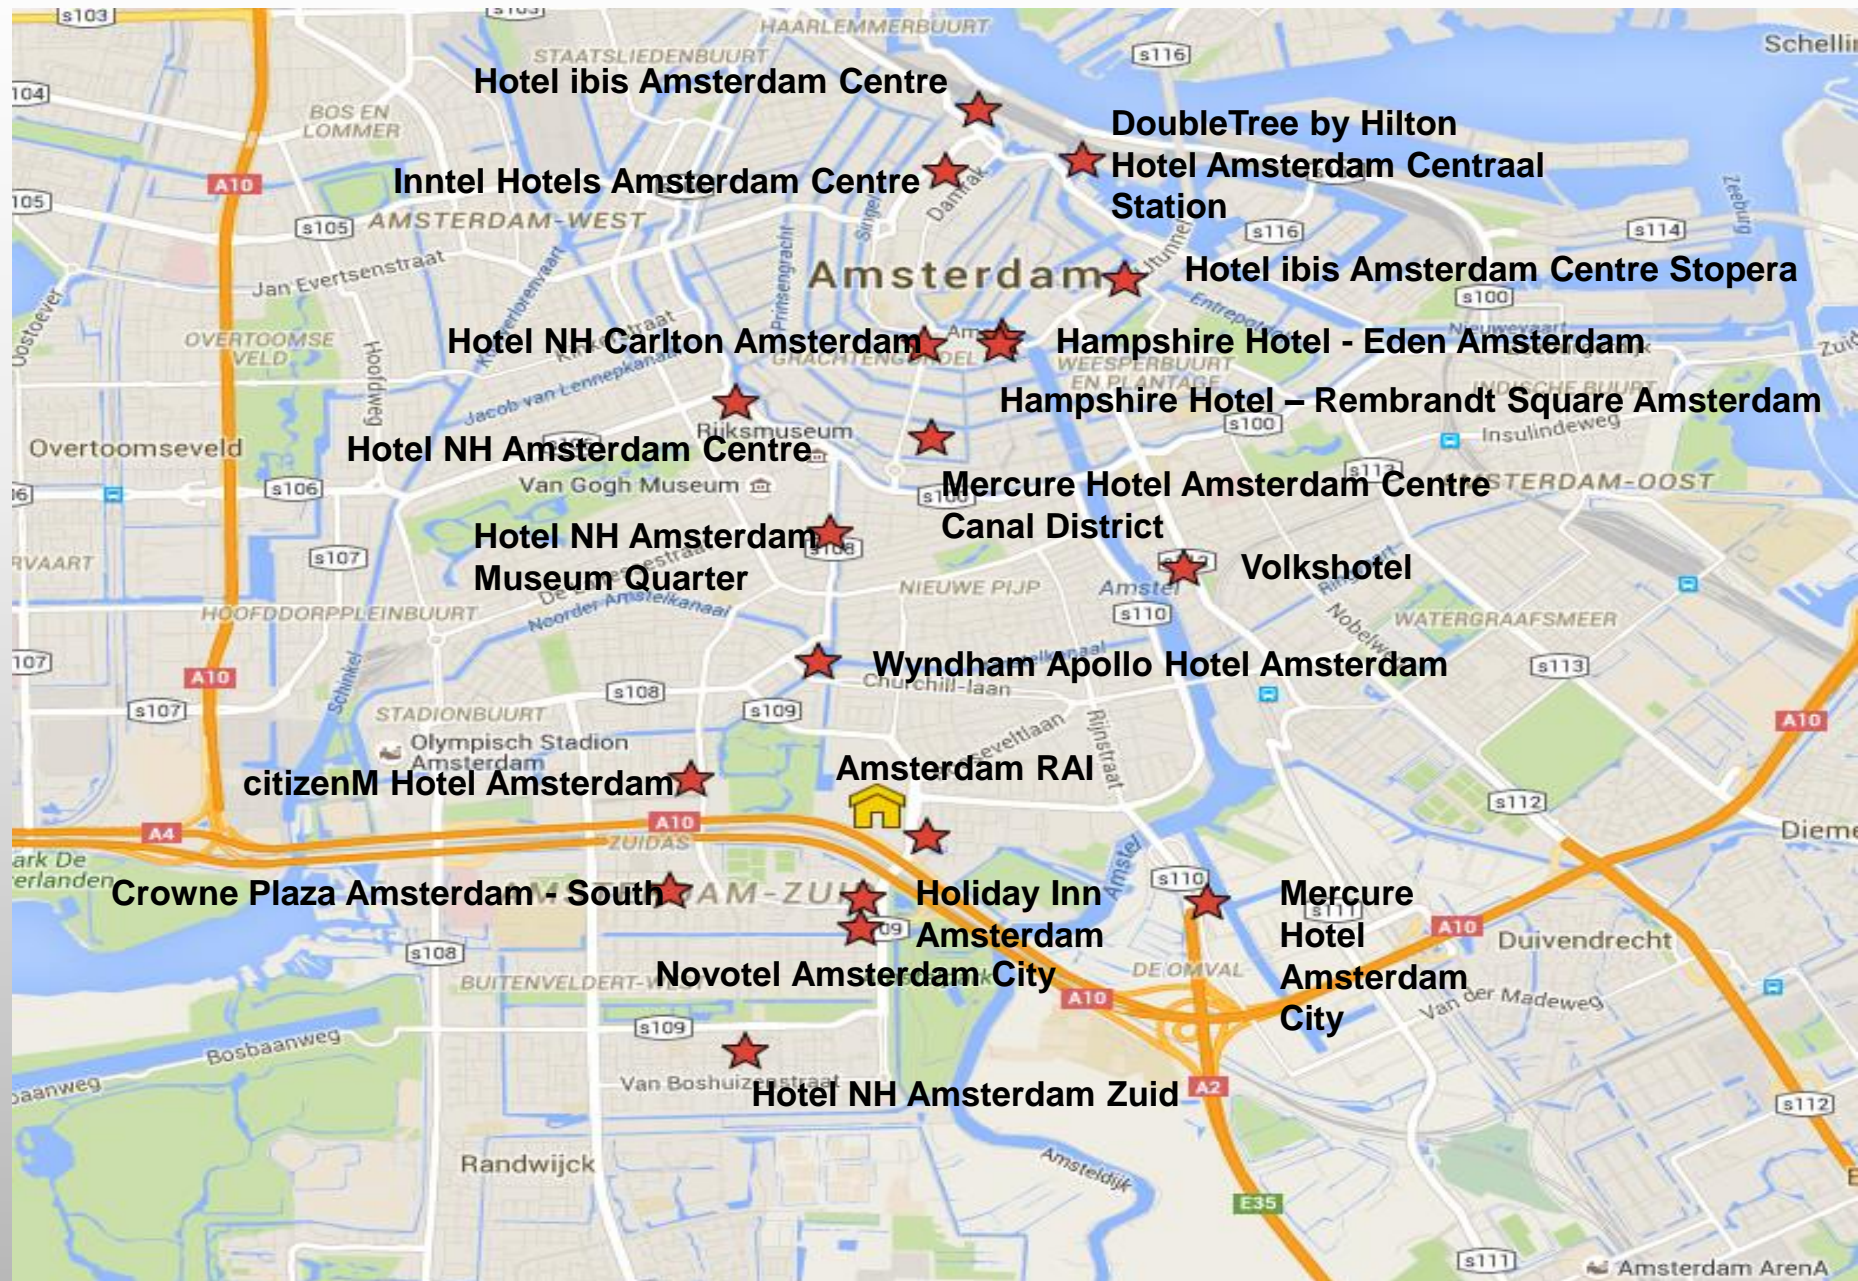

Amsterdam hotel proposal

We are happy to introduce our hotel proposal for the **27th Conference of the European Wound Management Association** that will take place in **Amsterdam, The Netherlands**.

Below hotels were selected and contracted especially for EWMA participants.

If there are some hotels you are missing in our offer, please contact us and we will prepare a tailor made offer for you.

1

EWMA 2017

Hotel name	Star rating	Bedroom block	Price DSU	Price Double room	Distance from RAI Amsterdam	Closest public transport / distance to RAI
1. Novotel Amsterdam City Hotel / Organisers hotel	4	24*	259,00 €	279,00 €	1 km	Amsterdam RAI / walking distance
2. Holiday Inn Amsterdam	4	19*	249,00 €	259,00 €	1 km	Amsterdam RAI / walking distance
3. citizenM Hotel Amsterdam	4	70	195,00 €	210,00 €	1 km	Zuid Station / 1 metro stop from RAI
4. NH Amsterdam Zuid Hotel	4	25	179,00 €	199,00 €	1.5 km	Kastelenstraat bus station / 7 minutes to RAI
5. Crowne Plaza Amsterdam	4	20	239,00 €	259,00 €	2 km	Zuid Station / 1 metro stop from RAI
6. Mercure Hotel Amsterdam City	4	180*	179,00 €	199,00 €	2.6 km	Overamstel station / 1 metro stop from RAI
7. NH Museum Quarter Hotel	4	50	219,00 €	239,00 €	2.6 km	Roelof Hartplein tram station / 20 min. by public tran. to RAI
8. Mercure Hotel Amsterdam Canal District	4	40*	189,00 €	209,00 €	3.7 km	Weteringcircuit tram stations / 23 min by public trans to RAI
9. NH Amsterdam Centre Hotel	4	50	224,00 €	244,00 €	4 km	Leidseplein tram station / 20 min. by public tran. to RAI
10. Volkshotel	3	80	169,00 €	179,00 €	4 km	Wibautstraat metro station / 8 minutes by metro to RAI
11. ibis Amsterdam Centre	3	65	169,00 €	186,00 €	4.3km	Centraal station / 15 minutes by metro to RAI
12. ibis Amsterdam Centre Stopera	3	65	159,00 €	176,00 €	4.5km	Waterlooplein metro station / 16 minutes by metro to RAI
13. Hampshire Hotel - Eden Amsterdam	3	40*	180,00 €	195,00 €	4.9 km	Rembrandtplein / 15 minutes by tram to RAI
14. Hampshire Hotel- Rembrandt Square	4	20	205,00 €	220,00 €	4.9 km	Rembrandtplein / 15 minutes by tram to RAI
15. NH Carlton Amsterdam Hotel	4	50	219,00 €	239,00 €	4.7km	Muntplein station / 20 minutes by tram to RAI
16. Inntel Hotel Amsterdam Centre	4	55*	223,00 €	248,00 €	5.6km	Centraal station / 15 minutes by metro to RAI
17. DoubleTree by Hilton Centraal Station	4	35	219,00 €	239,00 €	5.6km	Centraal station / 15 minutes by metro to RAI
Above rates are excluding Amsterdam city tax (5% - 5.5%)						
* more bedroom categories included in the block						
prices are in EUR per room per night including breakfasts and local taxes						

Map of Amsterdam & hotels